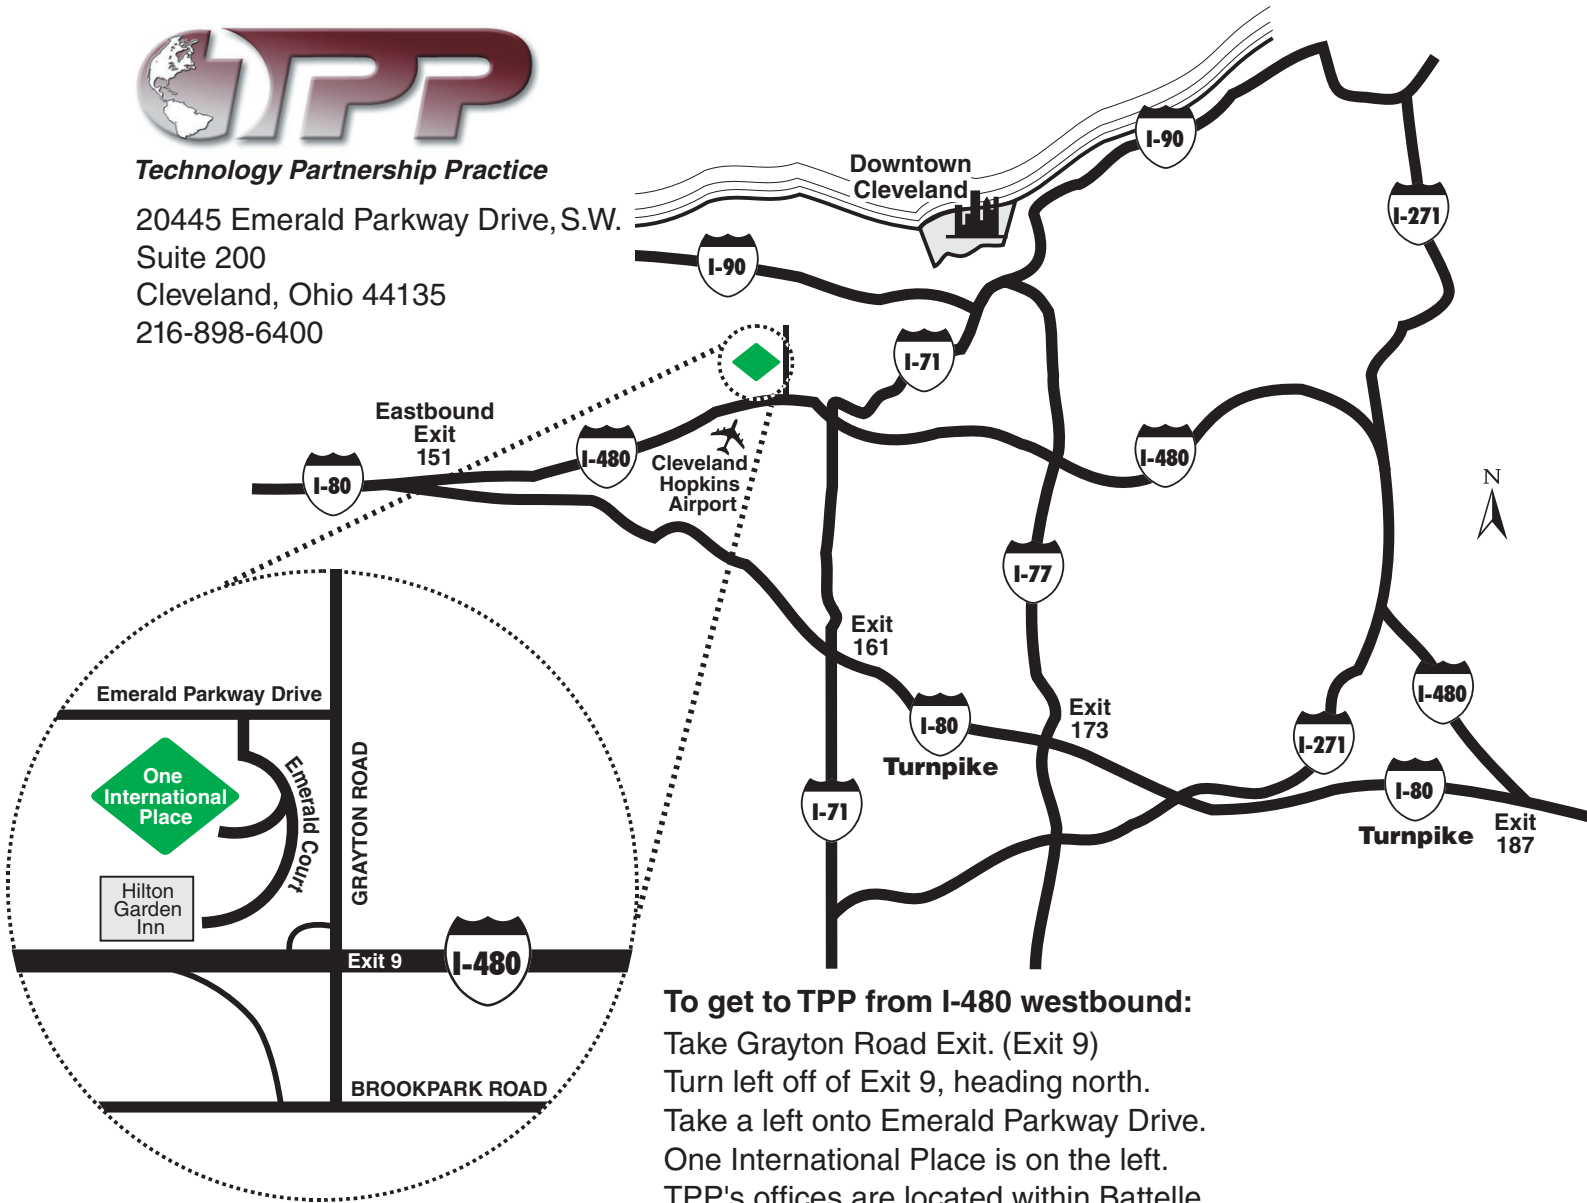

**Technology Partnership Practice**

20445 Emerald Parkway Drive, S.W.  
Suite 200  
Cleveland, Ohio 44135  
216-898-6400

**To get to TPP from I-480 westbound:**

Take Grayton Road Exit. (Exit 9)  
Turn left off of Exit 9, heading north.  
Take a left onto Emerald Parkway Drive.  
One International Place is on the left.  
TPP's offices are located within Battelle  
on the second floor of One International Place.

**To get to TPP from I-480 eastbound:**

Take Airport/Brookpark Road Exit. (Exit 9)  
Turn left onto Brookpark, heading east.  
Turn left at the first light onto Grayton, heading north.  
Take a left onto Emerald Parkway Drive.  
One International Place is on the left.  
TPP's offices are located within Battelle  
on the second floor of One International Place.